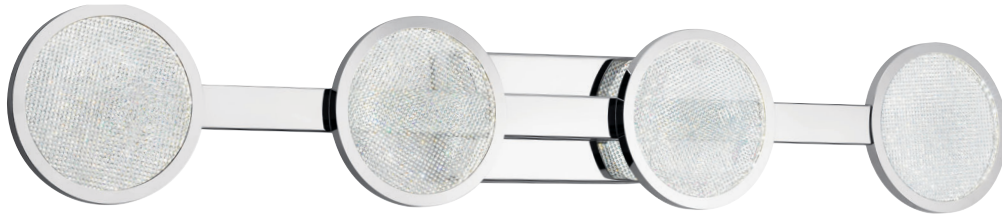

A | 85061CH

B | 85062CH

C | 85063CH

D | 85064CH

DELAINE™

Chrome
Clear Crystal Inlays

MODEL	DESCRIPTION	LED K	DELIVERED LUMENS	DIMMABLE	DIMENSIONS	EXT.	ADA COMPLIANT	NOTES
A	Wall Sconce LED	3000K	150	Yes	6.75"W x 7.5"H	2.25"	Yes	Damp Location
B	Bath 2Lt LED	3000K	350	Yes	18.5"W x 6.75"H	2.5"	Yes	Damp Location
C	Bath 3Lt LED	3000K	550	Yes	30"W x 6.75"H	3"	Yes	Damp Location
D	Bath 4Lt LED	3000K	775	Yes	41.75"W x 6.75"H	3"	Yes	Damp Location